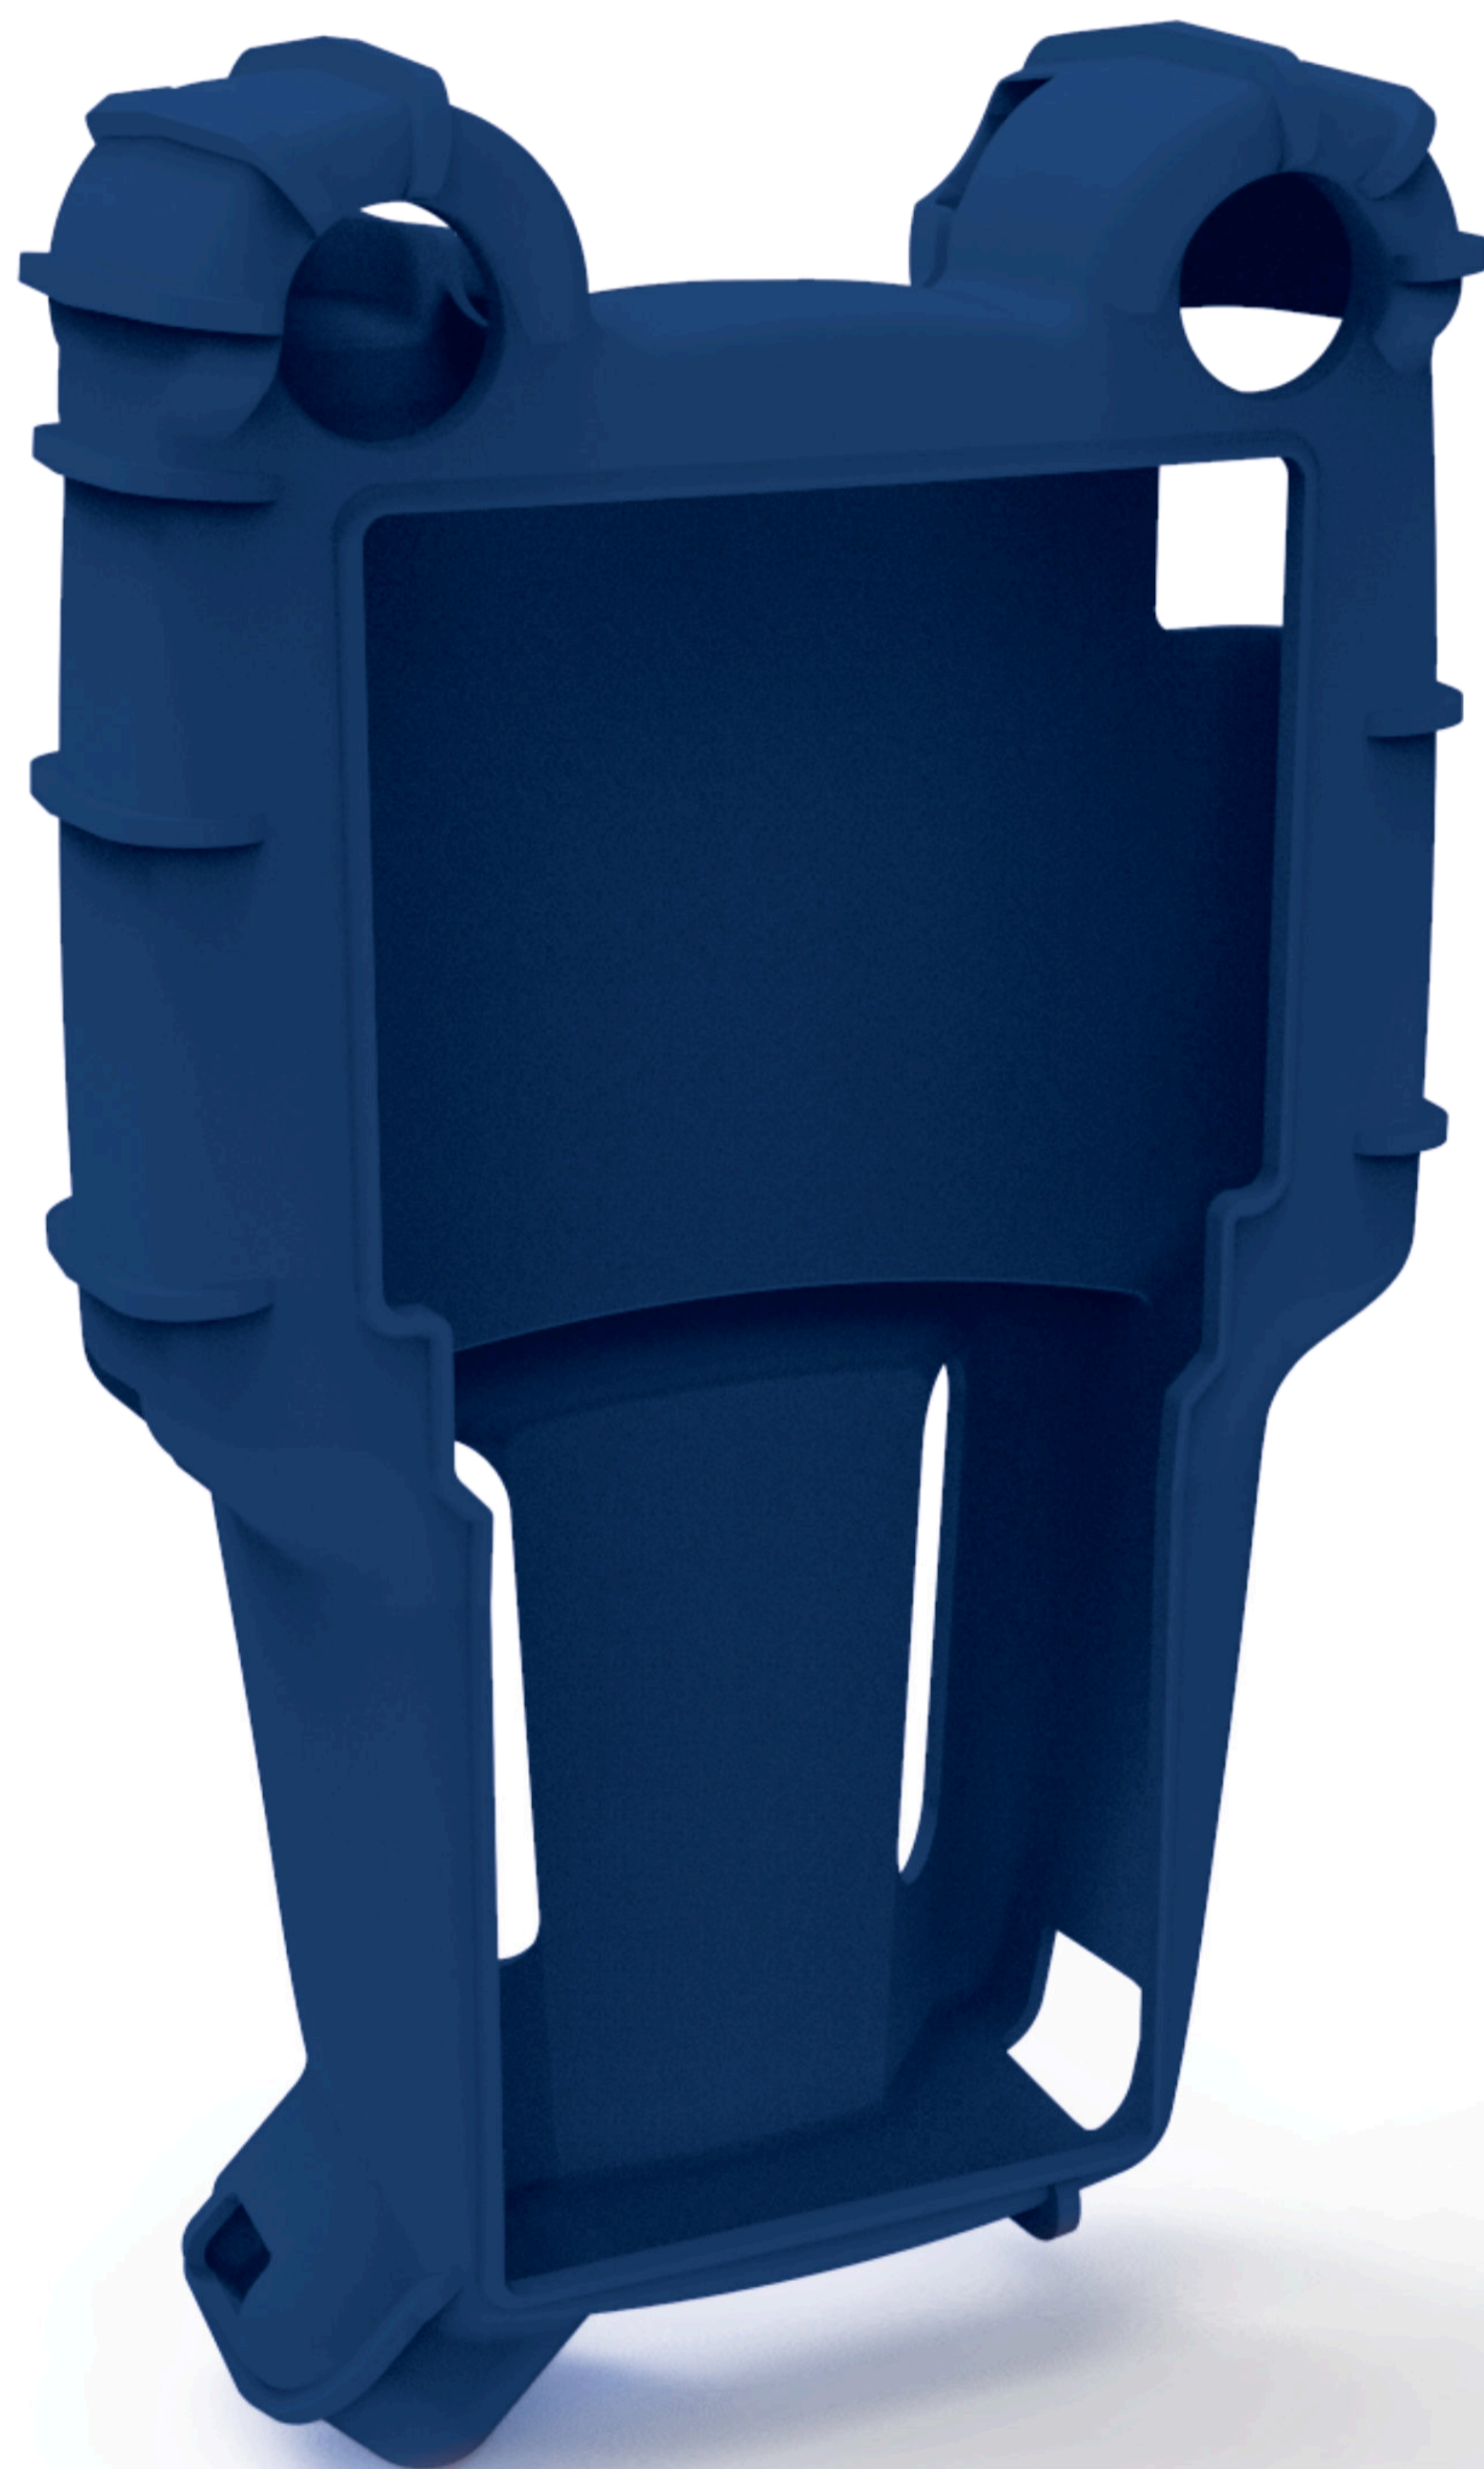

www.drimrobotics.eu

FANUC J-30iB

Shock Absorbing Material

Manufactured from shock absorbing, chemical resistant, Elastomer, our Protection Cover guards the teach pendant from extreme manufacturing conditions and accidental falls.

Active Protection

Protection Cover protects the exposed components most often damaged when the pendant hits the ground.

Unique Design

Protection Cover are made to increase the safety of the teach pendant without drastically modify their shape and functionality.

We Care We Cover

Based on long time experience on robot programming we understood how important is to keep safe a tool like a teach pendant, during the production time and, the most important part, during the commissioning.

Drim Robotics Sp. z o.o.
43-502 Czechowice-Dziedzice,
ul. Legionów 92C, PL

e-mail: drimrobotics@drimrobotics.eu
phone: +48 886 077 071