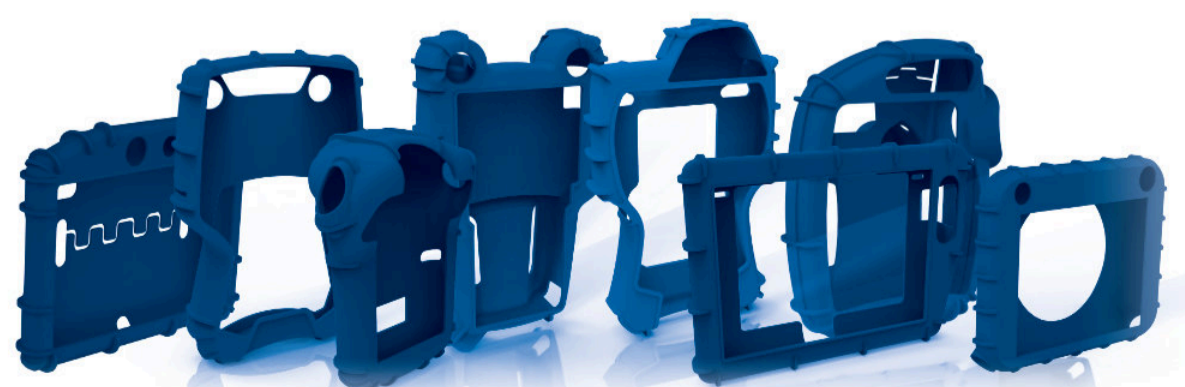

www.drimrobotics.eu

FANUC J-30iB

Shock Absorbing Material

Manufactured from shock absorbing, chemical resistant, Elastomer, our Protection Cover guards the teach pendant from extreme manufacturing conditions and accidental falls.

Active Protection

Protection Cover protects the exposed components most often damaged when the pendant hits the ground.

Unique Design

Protection Cover are made to increase the safety of the teach pendant without drastically modify their shape and functionality.

We Care We Cover

Based on long time experience on robot programming we understood how important is to keep safe a tool like a teach pendant, during the production time and, the most important part, during the commissioning.

Drim Robotics Sp. z o.o.
43-502 Czechowice-Dziedzice,
ul. Legionów 92C, PL

e-mail: drimrobotics@drimrobotics.eu
phone: +48 886 077 071